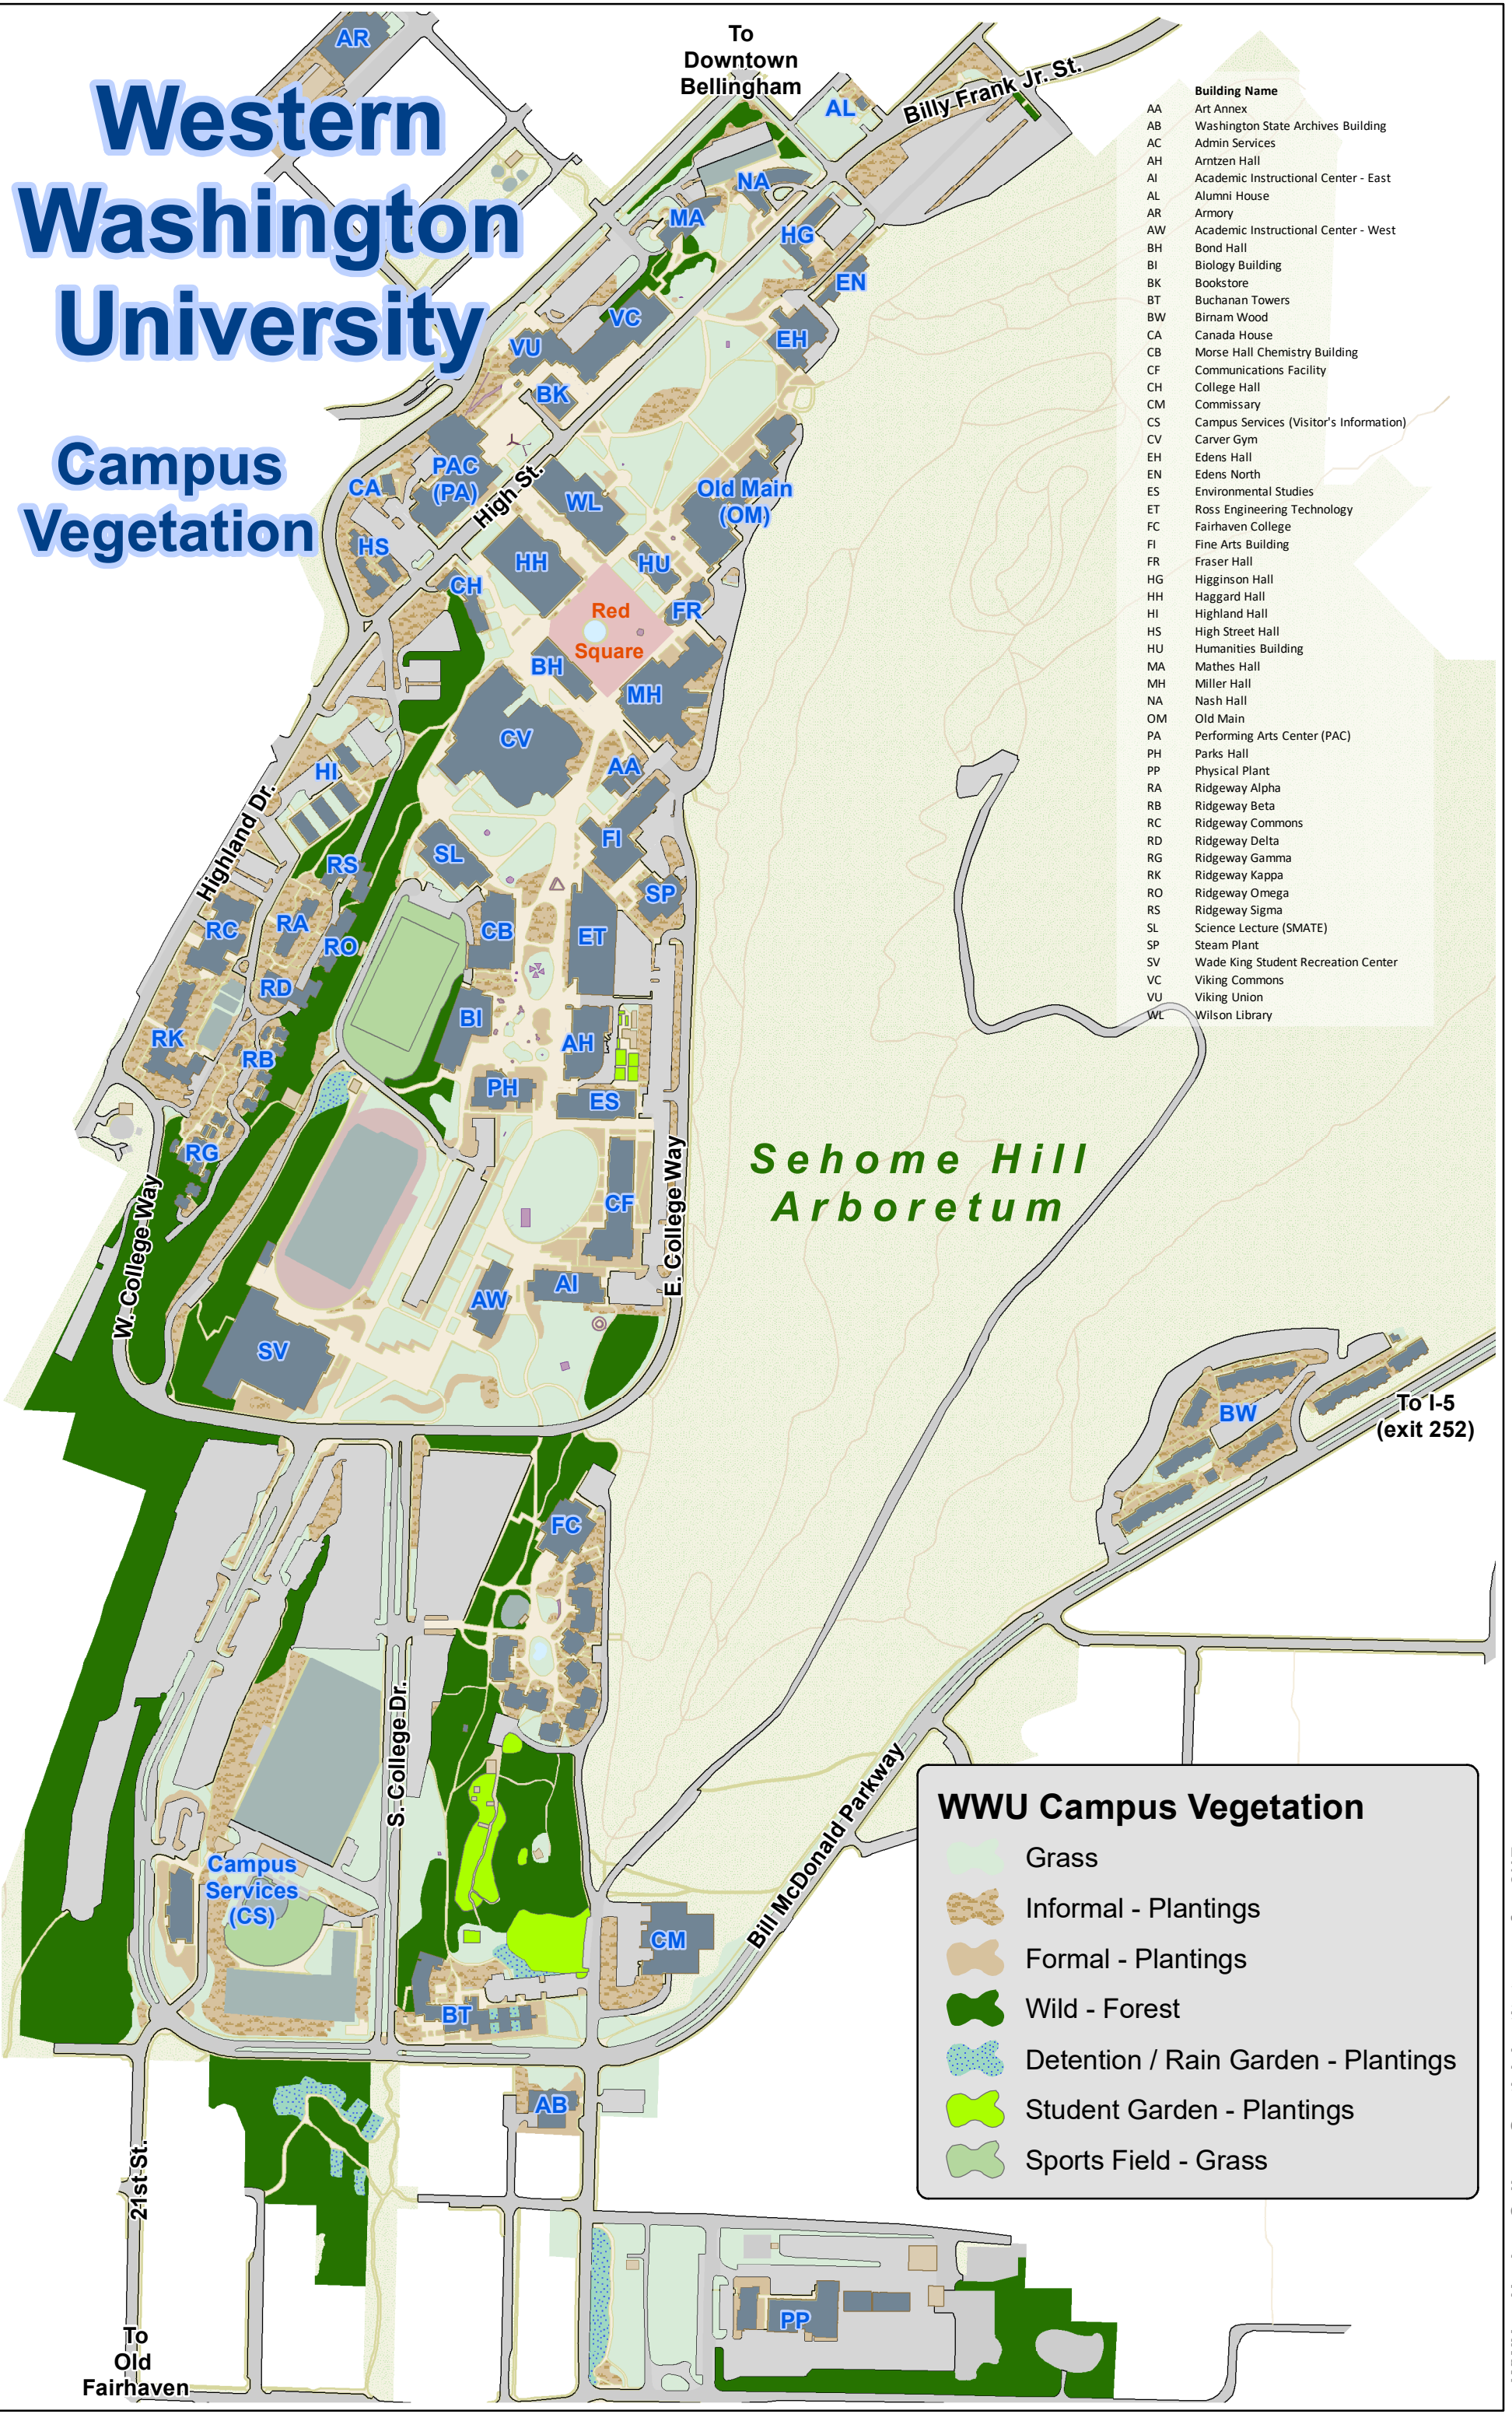

Western Washington University

Campus Vegetation

Building Name	Code
Art Annex	AA
Washington State Archives Building	AB
Admin Services	AC
Arntzen Hall	AH
Academic Instructional Center - East	AI
Alumni House	AL
Armory	AR
Academic Instructional Center - West	AW
Bond Hall	BH
Biology Building	BI
Bookstore	BK
Buchanan Towers	BT
Birnam Wood	BW
Canada House	CA
Morse Hall Chemistry Building	CB
Communications Facility	CF
College Hall	CH
Commissary	CM
Campus Services (Visitor's Information)	CS
Carver Gym	CV
Edens Hall	EH
Edens North	EN
Environmental Studies	ES
Ross Engineering Technology	ET
Fairhaven College	FC
Fine Arts Building	FI
Fraser Hall	FR
Higginson Hall	HG
Haggard Hall	HH
Highland Hall	HI
High Street Hall	HS
Humanities Building	HU
Mathes Hall	MA
Miller Hall	MH
Nash Hall	NA
Old Main	OM
Performing Arts Center (PAC)	PA
Parks Hall	PH
Physical Plant	PP
Ridgeway Alpha	RA
Ridgeway Beta	RB
Ridgeway Commons	RC
Ridgeway Delta	RD
Ridgeway Gamma	RG
Ridgeway Kappa	RK
Ridgeway Omega	RO
Ridgeway Sigma	RS
Science Lecture (SMATE)	SL
Steam Plant	SP
Wade King Student Recreation Center	SV
Viking Commons	VC
Viking Union	VU
Wilson Library	WL

WWU Campus Vegetation	
	Grass
	Informal - Plantings
	Formal - Plantings
	Wild - Forest
	Detention / Rain Garden - Plantings
	Student Garden - Plantings
	Sports Field - Grass